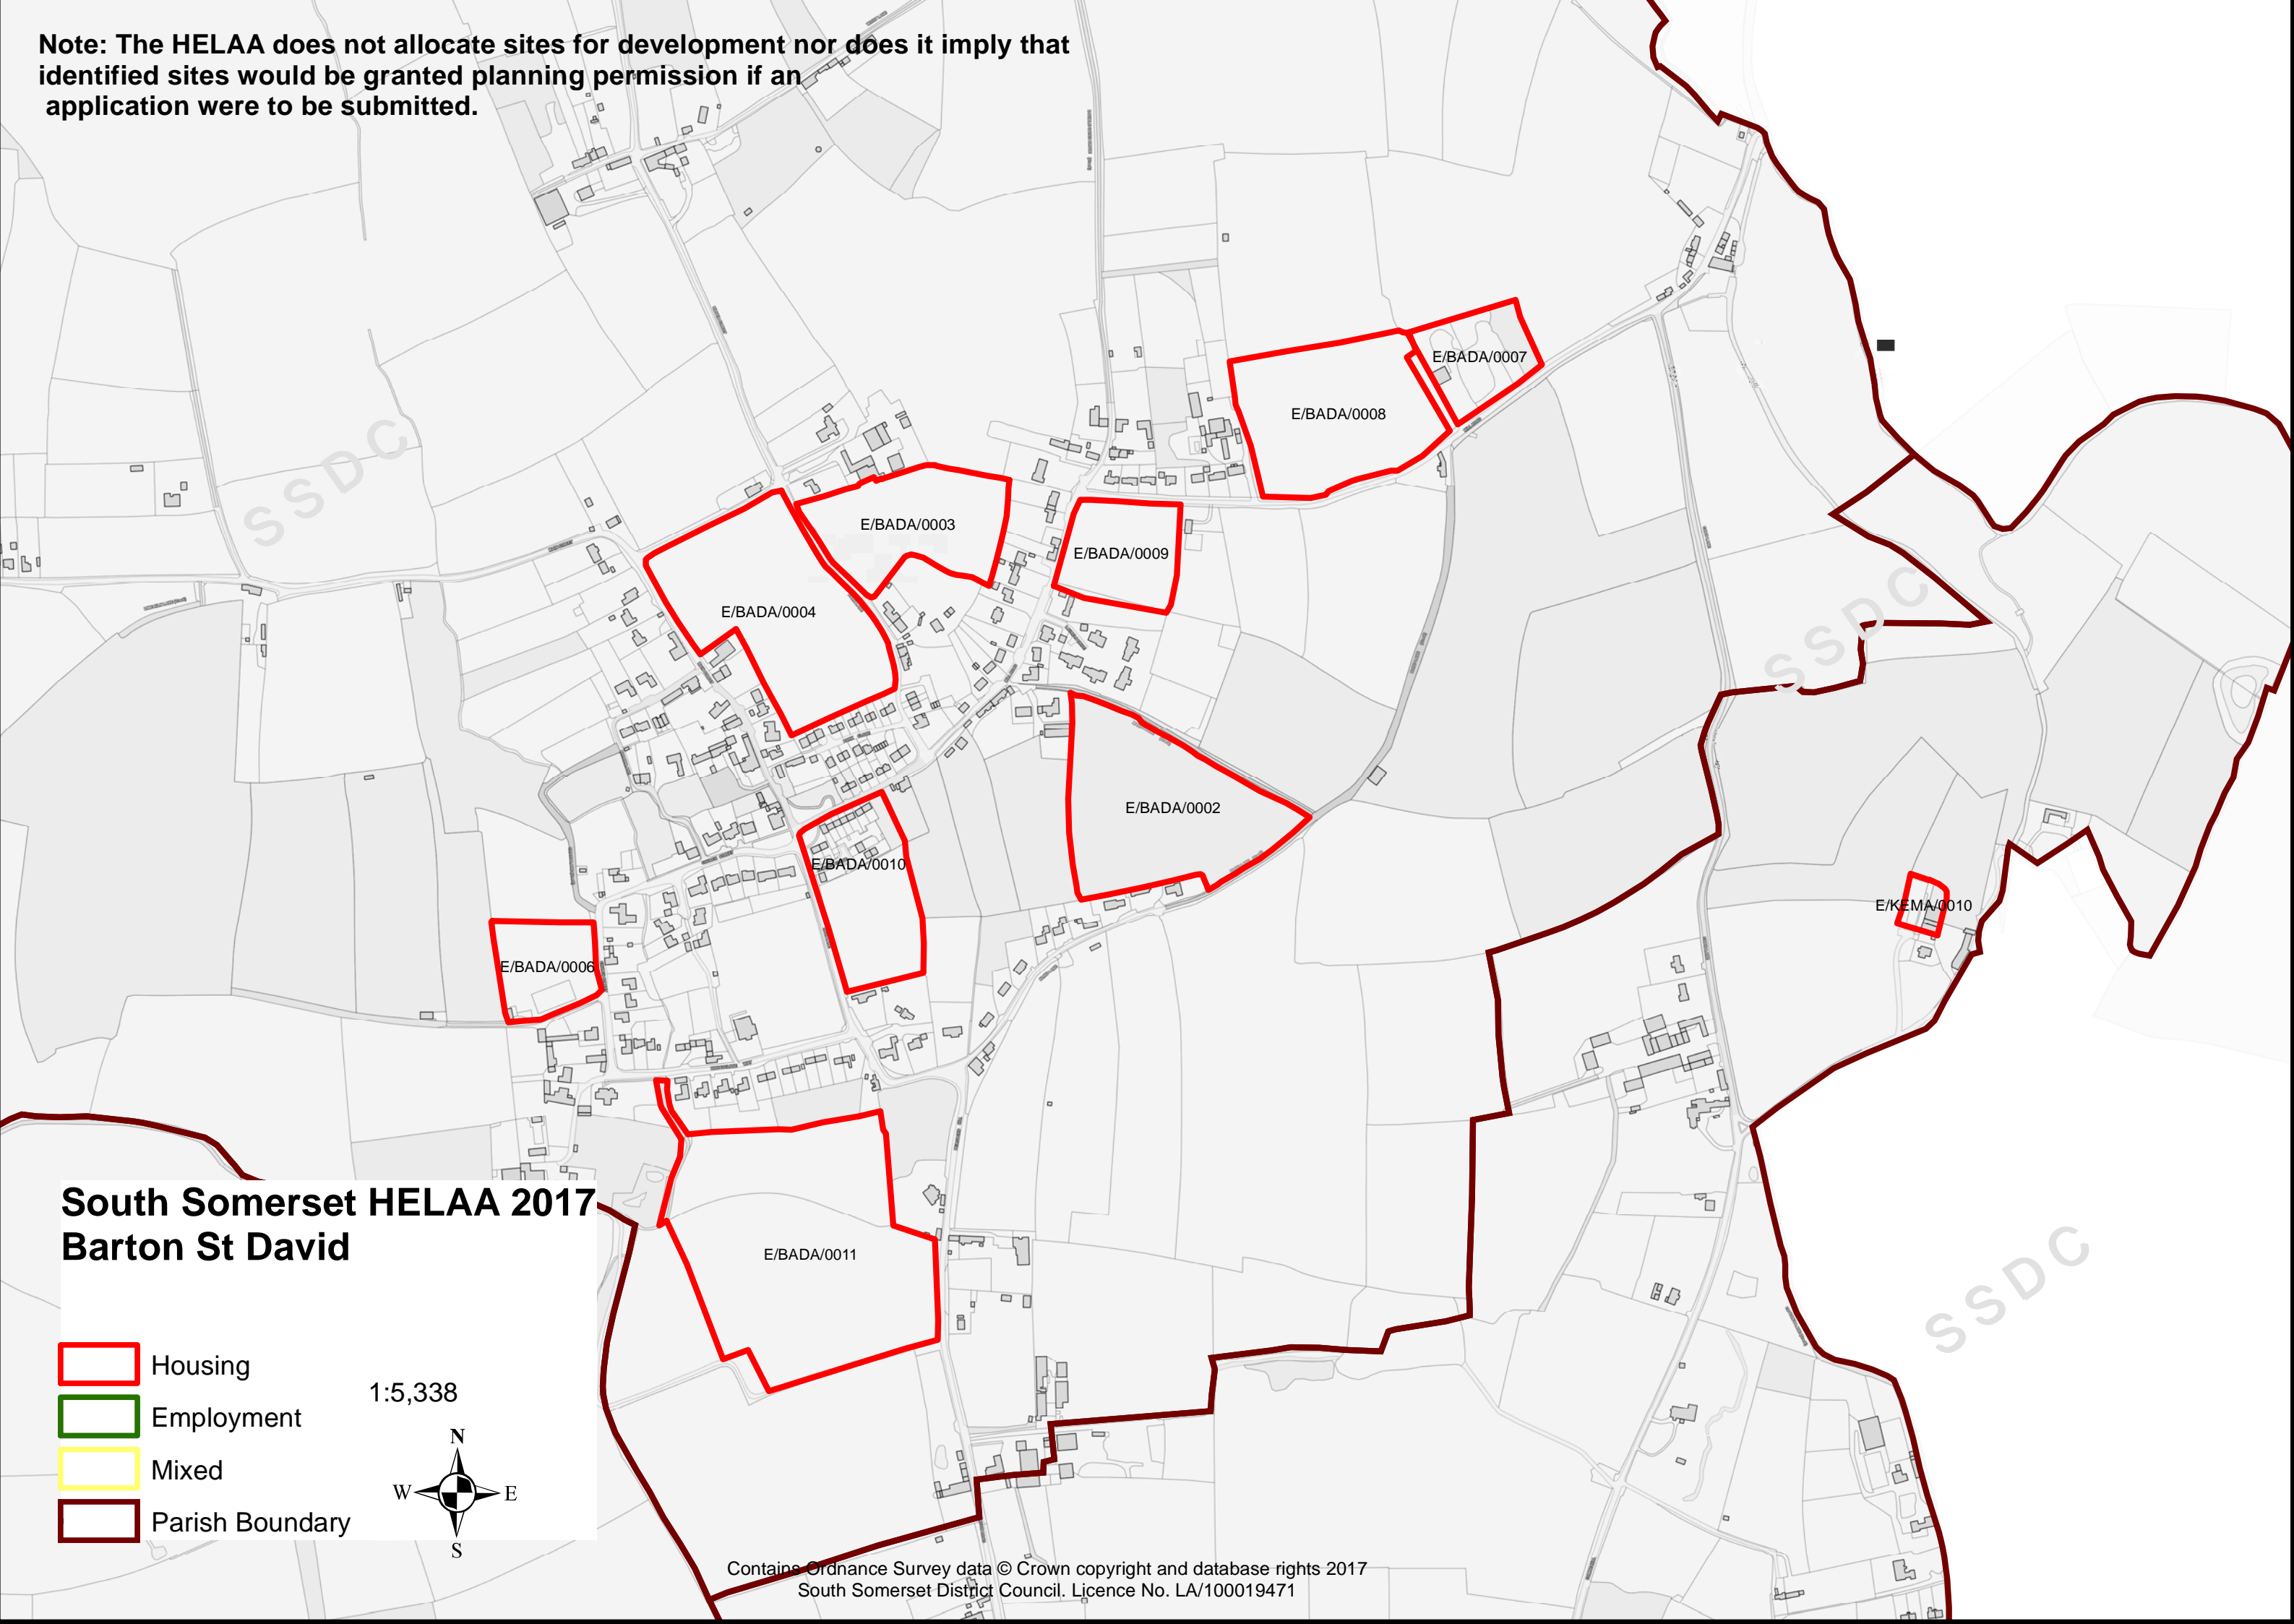

Note: The HELAA does not allocate sites for development nor does it imply that identified sites would be granted planning permission if an application were to be submitted.

South Somerset HELAA 2017 Barton St David

-  Housing
-  Employment
-  Mixed
-  Parish Boundary

1:5,338